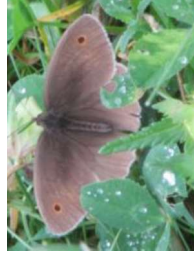

Meadow Brown