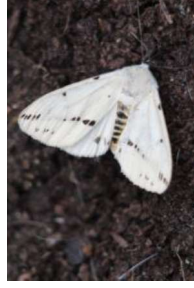

# Butterfly and Moth Count for Gedling House Woods and Meadows

Small Skipper

Large Skipper

Orange-Tip

Small Copper

Small White

Large White

Common Blue

Holly Blue

Painted Lady

Brown Argus

Small Tortoiseshell

Red Admiral

Gatekeeper

Brimstone

Peacock

Speckled Wood

Ringlet

Comma

Meadow Brown

Yellow Shell Moth

Six-Spot Burnet Moth

White Ermine Moth

Email: [FriendsGedlingHouseWoods2019@gmail.com](mailto:FriendsGedlingHouseWoods2019@gmail.com)