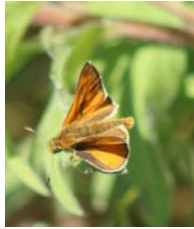

# Butterfly and Moth Count for Gedling House Woods and Meadows

Small Skipper

Large Skipper

Orange-Tip

Small Copper

Small White

Large White

Common Blue

Holly Blue

Painted Lady

Brown Argus

Small Tortoiseshell

Red Admiral

Gatekeeper

Brimstone

Peacock