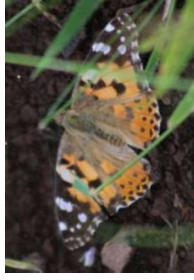

# Butterfly and Moth Count for Gedling House Woods and Meadows

Small Skipper

Large Skipper

Orange-Tip

Small Copper

Small White

Large White

Common Blue

Holly Blue

Painted Lady

Brown Argus

Small Tortoiseshell

Red Admiral

Gatekeeper

Brimstone

Peacock